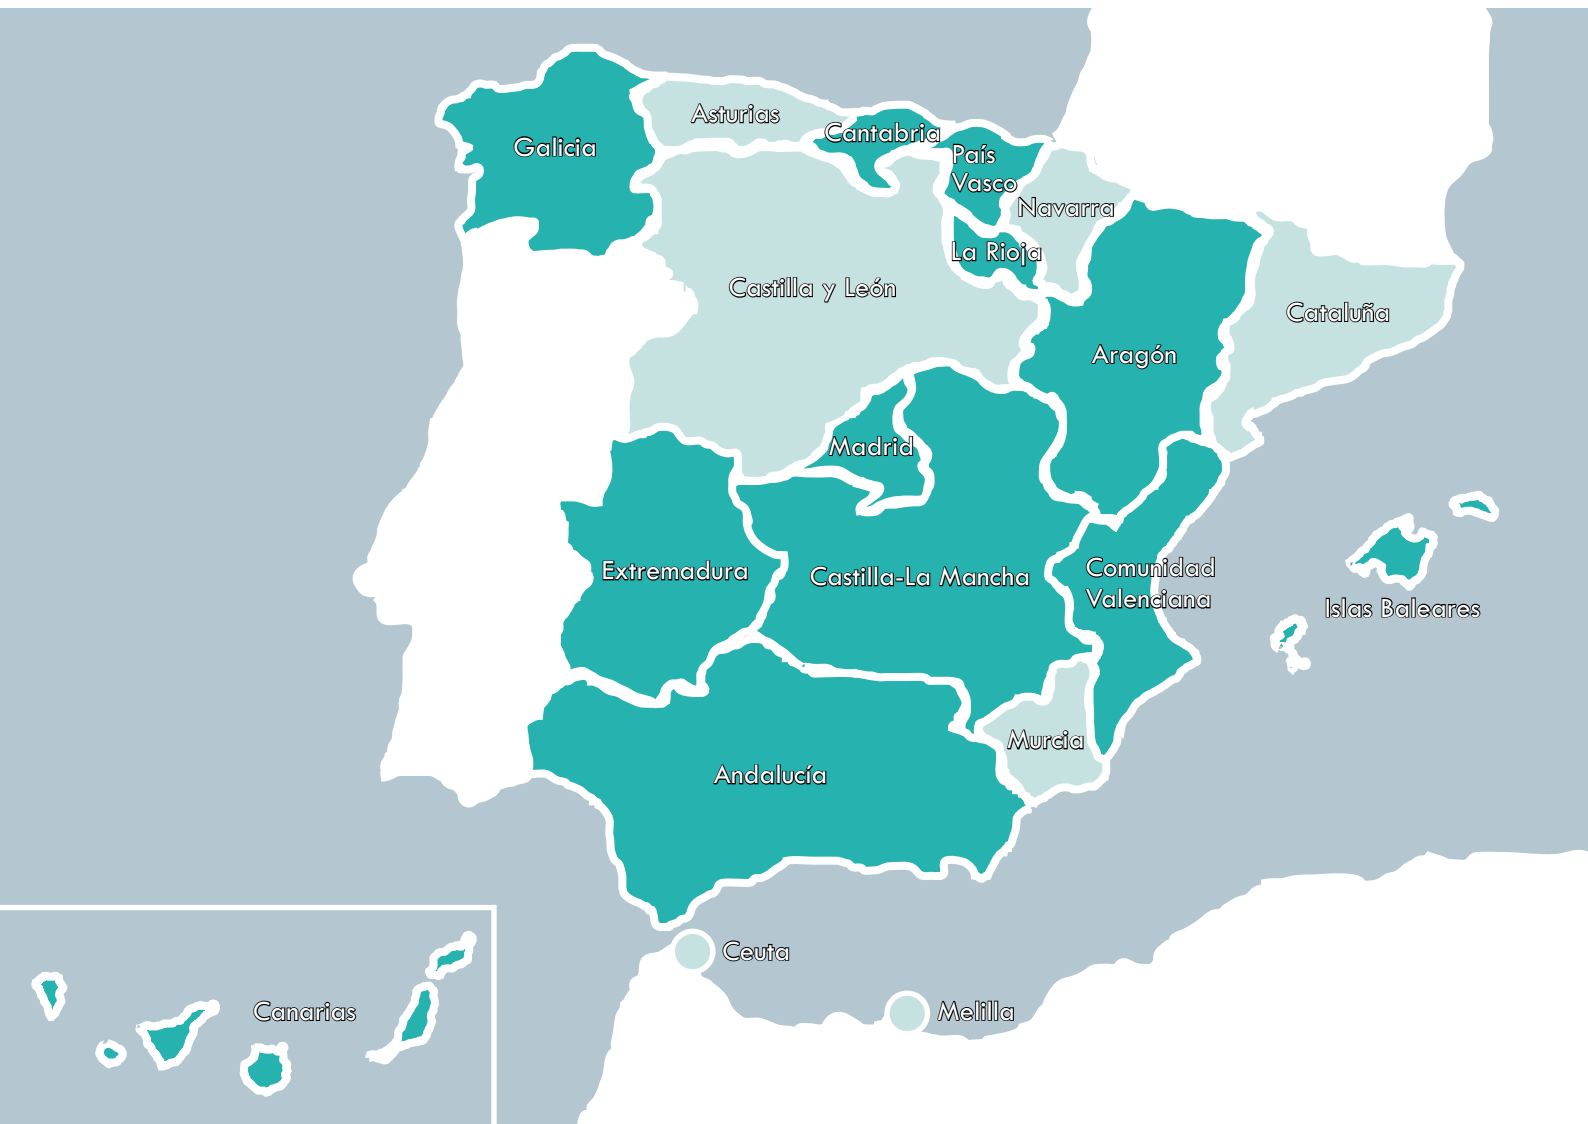

ELIGIBLE REGIONS FOR POLISH CANDIDATES

Map of the available destination regions for Polish candidates (in dark green).

When expressing your preferred destination, please note that:

- You are expected to indicate three Spanish regions in order of preference.
- Very seldom can precise geographical preferences be considered (no point in indicating one particular town, a place on the coast, a city with an airport, etc.).
- Some regions are traditionally highly demanded (Andalusia, Madryt, Wspólnota Walencji, Wyspy Kanaryjskie...) and, since there will be a limited number of positions in each of them, competition will be strong. Bear in mind that you can choose some less known but still wonderful regions you will be pleased to discover: Extremadura, La Rioja, Kastylia-La Mancha, Cantabria, País Vasco... do not hesitate to give them a try: you will not be disappointed.